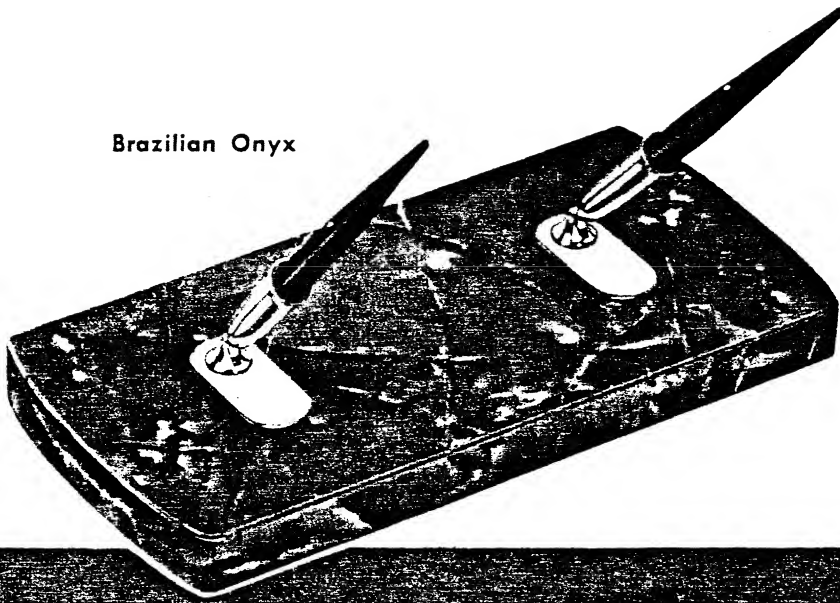

Brazilian Onyx